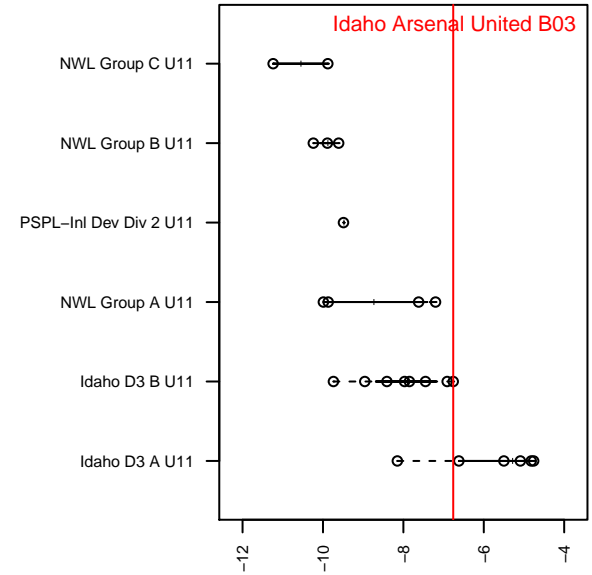

Idaho Arsenal United B03

, ID
 B03 total strength=569
 attack=0.87 defense=0.23
 fall league = Idaho D3 B U11
 spr league = Spr Idaho D3 A U11
 notes= Swat

alt names used:
 ARSENAL UNITED
 ARSENAL UNITED
 ARSENAL UNITED ARSENAL SWAT (ID)

Venues played:
 2014 Idaho D3 B U11
 2014 Spr Idaho D3 A U11

Idaho Arsenal United B03
 Dots are actual minus expected GF (blue circles) and GA (red triangles).
 Blue line is smoothed change in attack strength. Red is smoothed change in defense strength.

**attack and defense variance (black dot)
relative to other teams
and top 10 in region**

**attack and defense rating
relative to others at age
and all opponents in last 13 months**

Performance relative to 13 month average