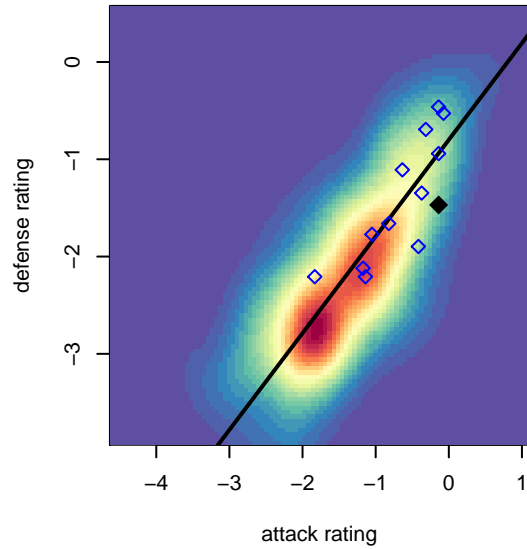

Idaho Arsenal United B03

, ID
 B03 total strength=569
 attack=0.87 defense=0.23
 fall league = Idaho D3 B U11
 spr league = Spr Idaho D3 A U11
 notes= Swat

alt names used:
 ARSENAL UNITED
 ARSENAL UNITED
 ARSENAL UNITED ARSENAL SWAT (ID)

Venues played:
 2014 Idaho D3 B U11
 2014 Spr Idaho D3 A U11

Idaho Arsenal United B03
 Dots are actual minus expected GF (blue circles) and GA (red triangles).
 Blue line is smoothed change in attack strength. Red is smoothed change in defense strength.

**attack and defense variance (black dot)
relative to other teams
and top 10 in region**

**attack and defense rating
relative to others at age
and all opponents in last 13 months**

Performance relative to 13 month average